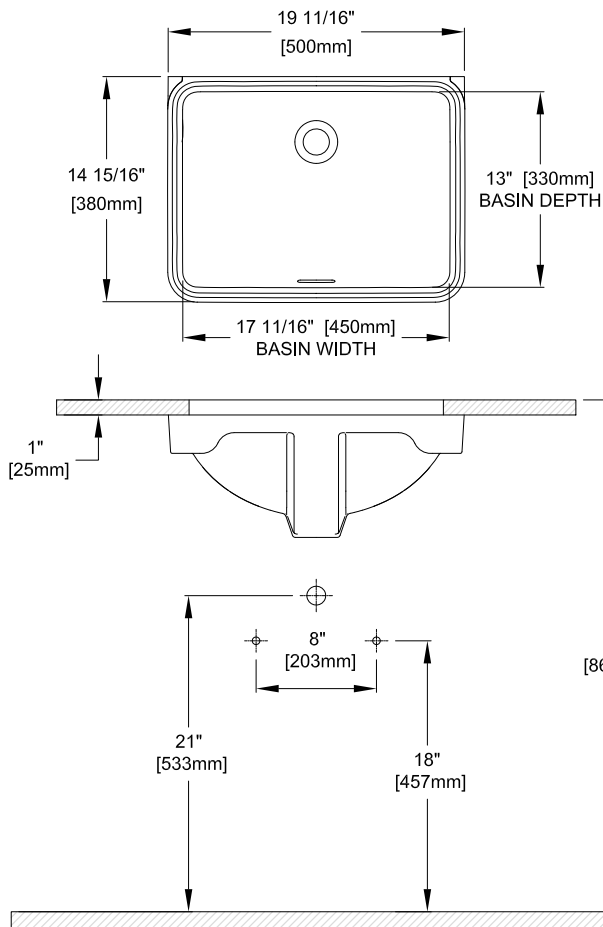

LT1535G

Rectangle Undercounter Lavatory

SPECIFICATIONS

- Waste 1-1/4"
- Size 19-11/16" W x 14-15/16" D
- Basin 17-11/16" W x 13" D
- Warranty One Year Limited Warranty
- Material Vitreous china
- Shipping Weight 24.5 lbs.
- Shipping Dimensions 22-1/4" W X 18-3/4" D X 9-3/4" H

INSTALLATION NOTES

Mounting Hardware

THU410 is required for marble/granite type counter top installation and must be purchased separately

ADA COMPLIANCE