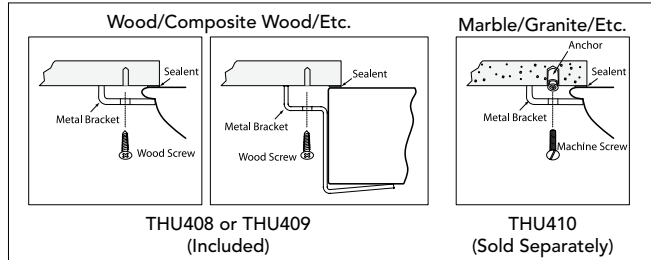

LT1535G

Rectangle Undercounter Lavatory

SPECIFICATIONS

- Waste 1-1/4"
- Size 19-11/16" W x 14-15/16" D
- Basin 17-11/16" W x 13" D
- Warranty One Year Limited Warranty
- Material Vitreous china
- Shipping Weight 24.5 lbs.
- Shipping Dimensions 22-1/4" W X 18-3/4" D X 9-3/4" H

INSTALLATION NOTES

Mounting Hardware

THU410 is required for marble/granite type counter top installation and must be purchased separately