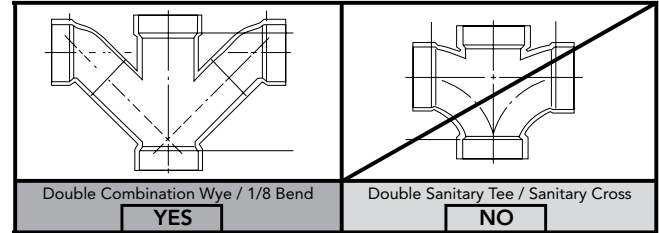

PRODUCT SPECIFICATION

The two-piece high-efficiency TORNADO FLUSH system toilet shall be 1.28 GPF/4.8 LPF. Toilet shall be 12" Unifit rough-in. Toilet shall have optional CEFIONTECT ceramic glaze and be at Universal Height. Toilet shall have elongated front bowl with SoftClose seat and Polished Chrome trip lever. Toilet shall be TOTO Model MS442234CEFG_____.

MS442234CEFG

Nexus® Two-Piece Toilet, 1.28 GPF

SPECIFICATIONS

Water Use	1.28 GPF (4.8 LPF)
Flush System	TORNADO FLUSH®
Min. Water Pressure	8 psi (Static)
Water Surface	6-5/8" x 9-1/8"
Trap Diameter	2-1/8"
Rough-in	12" (14" Optional)
Trap Seal	2-1/4"
Warranty	One Year Limited Warranty
Material	Vitreous China
Shipping Weight	CT442CUF(G)T40 87 lbs ST442EA 25 lbs
Shipping Dimensions	CT442CUF(G)T40 29-3/4" L x 18-1/4" W x 18-3/4" H ST442EA 17-1/4" L x 7-7/8" W x 17-1/2" H

INSTALLATION NOTES

Back-to-Back Toilet Installations:

TOTO recommends the use of a nationally listed, double sanitary tee-wye only, in vertical waste stacks, in accordance with the stipulations noted in the majority of nationally recognized plumbing codes.