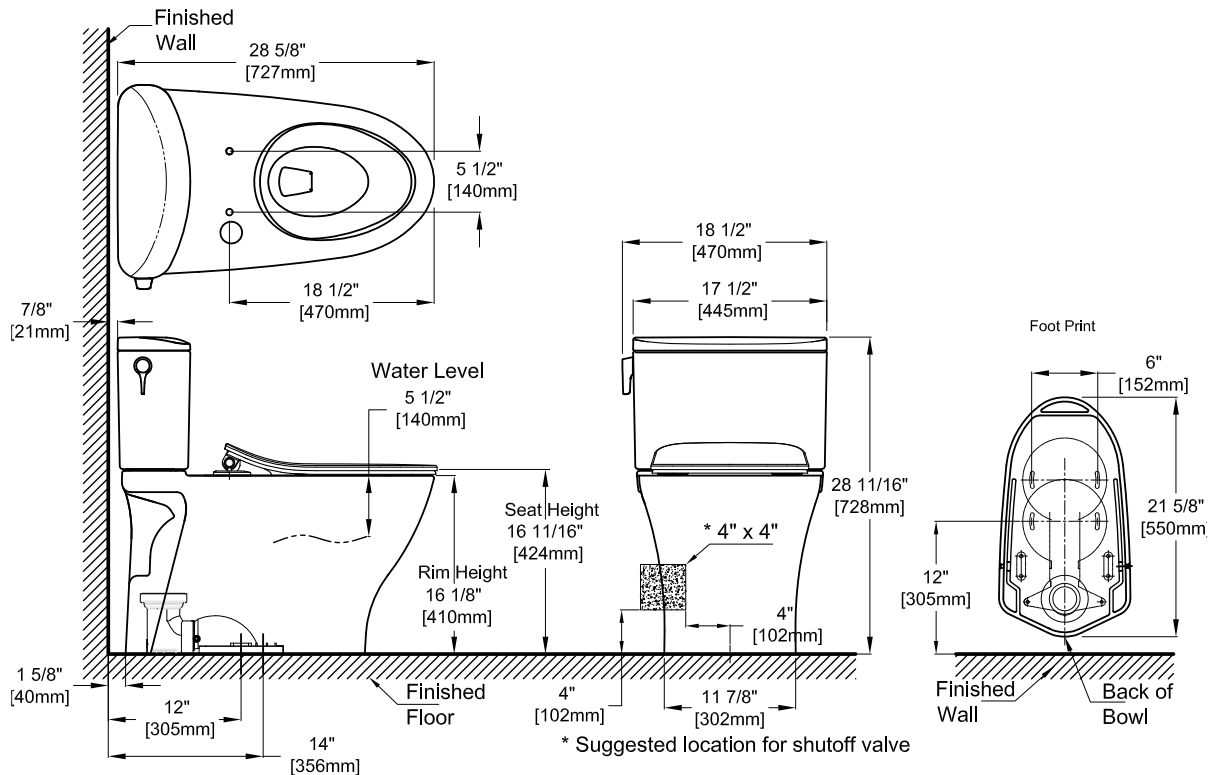

MS442234CEFG

Nexus® Two-Piece Toilet, 1.28 GPF

SPECIFICATIONS

Water Use	1.28 GPF (4.8 LPF)
Flush System	TORNADO FLUSH®
Min. Water Pressure	8 psi (Static)
Water Surface	6-5/8" x 9-1/8"
Trap Diameter	2-1/8"
Rough-in	12" (14" Optional)
Trap Seal	2-1/4"
Warranty	One Year Limited Warranty
Material	Vitreous China
Shipping Weight	CT442CUF(G)T40 87 lbs ST442EA 25 lbs
Shipping Dimensions	CT442CUF(G)T40 29-3/4" L x 18-1/4" W x 18-3/4" H ST442EA 17-1/4" L x 7-7/8" W x 17-1/2" H

INSTALLATION NOTES

Back-to-Back Toilet Installations:

TOTO recommends the use of a nationally listed, double sanitary tee-wye only, in vertical waste stacks, in accordance with the stipulations noted in the majority of nationally recognized plumbing codes.

To maintain adequate wall gap between the back of the tank and wall, mount the floor flange at a nominal 12" rough-in distance.

DIMENSIONS

TOTO®

These dimensions and specifications are subject to change without notice