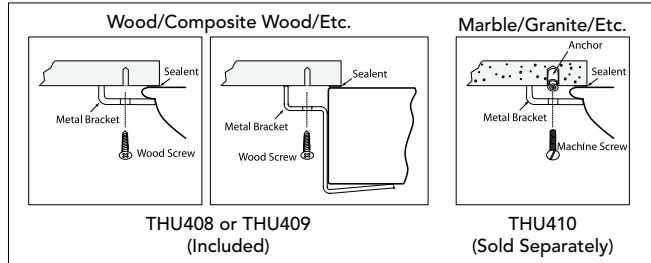

LT546(G)

Undercounter Lavatory

SPECIFICATIONS

- Waste 1-1/4" O.D.
- Size 21-5/8"W x 15-3/4"D
- Basin 19-11/16"W x 13-3/4"D
- Warranty One Year Limited Warranty
- Material Vitreous china
- Shipping Weight 20.8 lbs.
- Shipping Dimensions 22-5/8"W x 17"L x 9-5/8"H

INSTALLATION NOTES

Mounting Hardware