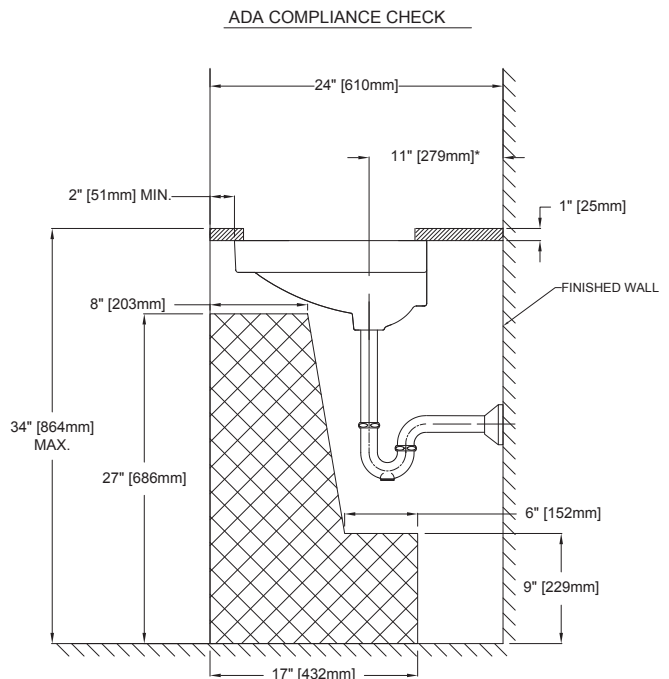

DIMENSIONS

TOTO®

These dimensions and specifications are subject to change without notice