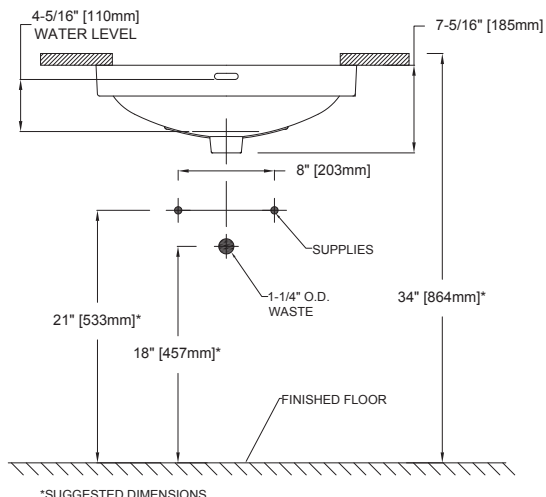

### CODES/STANDARDS

- Meets and exceeds ASME A112.19.2/CSA B45.1
- Certifications: IAPMO(cUPC), State of Massachusetts, City of Los Angeles, and others
- Meets ADA guidelines and ANSI A117.1 requirements when countertop is installed 864mm (34") from finished floor and lavatory is installed 205mm (8-1/8") minimum from front edge.
- Complies with CA Prop 65 warning requirements

### PRODUCT SPECIFICATION

The undercounter lavatory shall be made of vitreous china. Lavatory shall be 19-11/16" in length and 13-3/4" in width. Product shall be with overflow and lavatory shall include mounting assembly and be ADA compliant. Lavatory model LT546G shall have CEFIONTECT ceramic glaze. Lavatory shall be TOTO Model LT546\_\_\_\_\_.

### SPECIFICATIONS

- Waste 1-1/4" O.D.
- Size 21-5/8"W x 15-3/4"D
- Basin 19-11/16"W x 13-3/4"D
- Warranty One Year Limited Warranty
- Material Vitreous china
- Shipping Weight 20.8 lbs.
- Shipping Dimensions 22-5/8"W x 17"L x 9-5/8"H

### DIMENSIONS

**TOTO®**

*These dimensions and specifications are subject to change without notice*