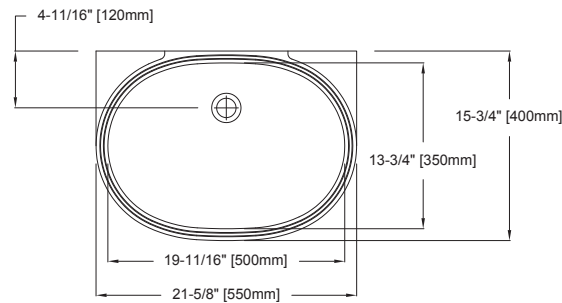

### PRODUCT SPECIFICATION

The undercounter lavatory shall be made of vitreous china. Lavatory shall be 19-11/16" in length and 13-3/4" in width. Product shall be with overflow and lavatory shall include mounting assembly and be ADA compliant. Lavatory model LT546G shall have CEFIONTECT ceramic glaze. Lavatory shall be TOTO Model LT546\_\_\_\_\_.

### SPECIFICATIONS

- Waste 1-1/4" O.D.
- Size 21-5/8"W x 15-3/4"D
- Basin 19-11/16"W x 13-3/4"D
- Warranty One Year Limited Warranty
- Material Vitreous china
- Shipping Weight 20.8 lbs.
- Shipping Dimensions 22-5/8"W x 17"L x 9-5/8"H

### DIMENSIONS

**TOTO®**

*These dimensions and specifications are subject to change without notice*