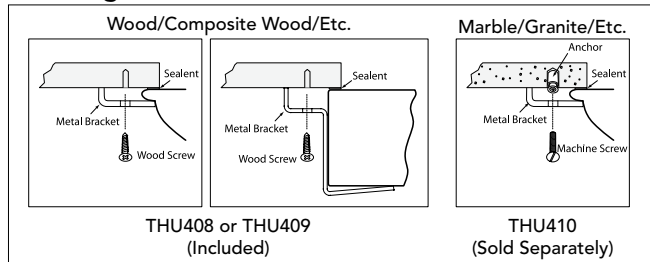

LT542G

Undercounter Lavatory

SPECIFICATIONS

- Waste 1-1/4" O.D.
- Size 20-7/8"W x 14-3/8"D
- Basin 19"W x 12-3/8"D
- Warranty One Year Limited Warranty
- Material Vitreous china
- Shipping Weight 19 lbs.
- Shipping Dimensions 22-1/4"W X 18-3/4"D X 9-3/4"H

INSTALLATION NOTES

Mounting Hardware