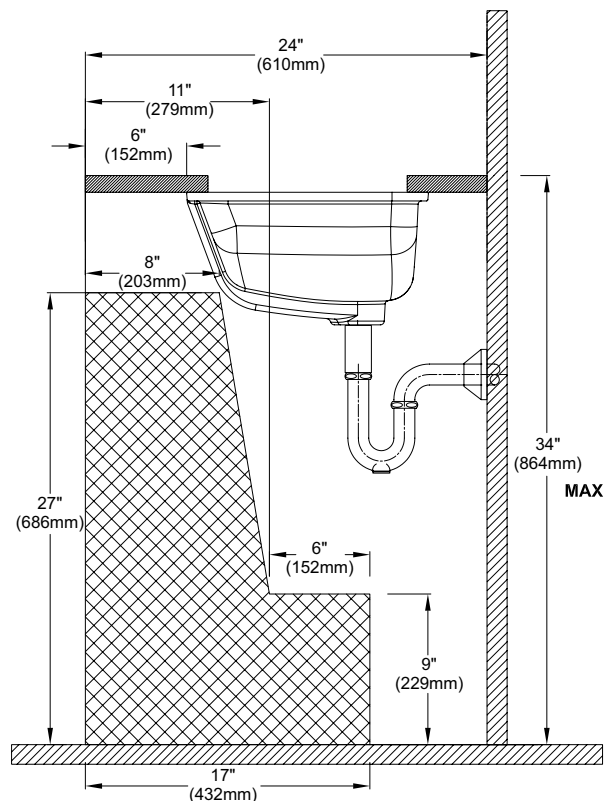

ADA Compliance Check

TOTO

These dimensions and specifications are subject to change without notice