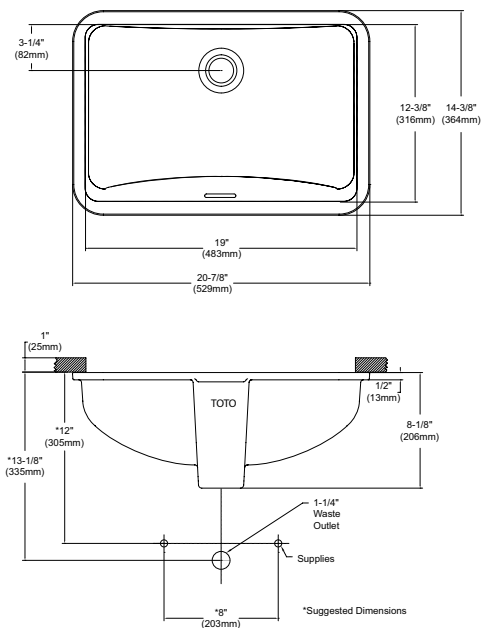

LT542G

Undercounter Lavatory

SPECIFICATIONS

- Waste 1-1/4" O.D.
- Size 20-7/8"W x 14-3/8"D
- Basin 19"W x 12-3/8"D
- Warranty One Year Limited Warranty
- Material Vitreous china
- Shipping Weight 19 lbs.
- Shipping Dimensions 22-1/4"W X 18-3/4"D X 9-3/4"H

INSTALLATION NOTES

Mounting Hardware