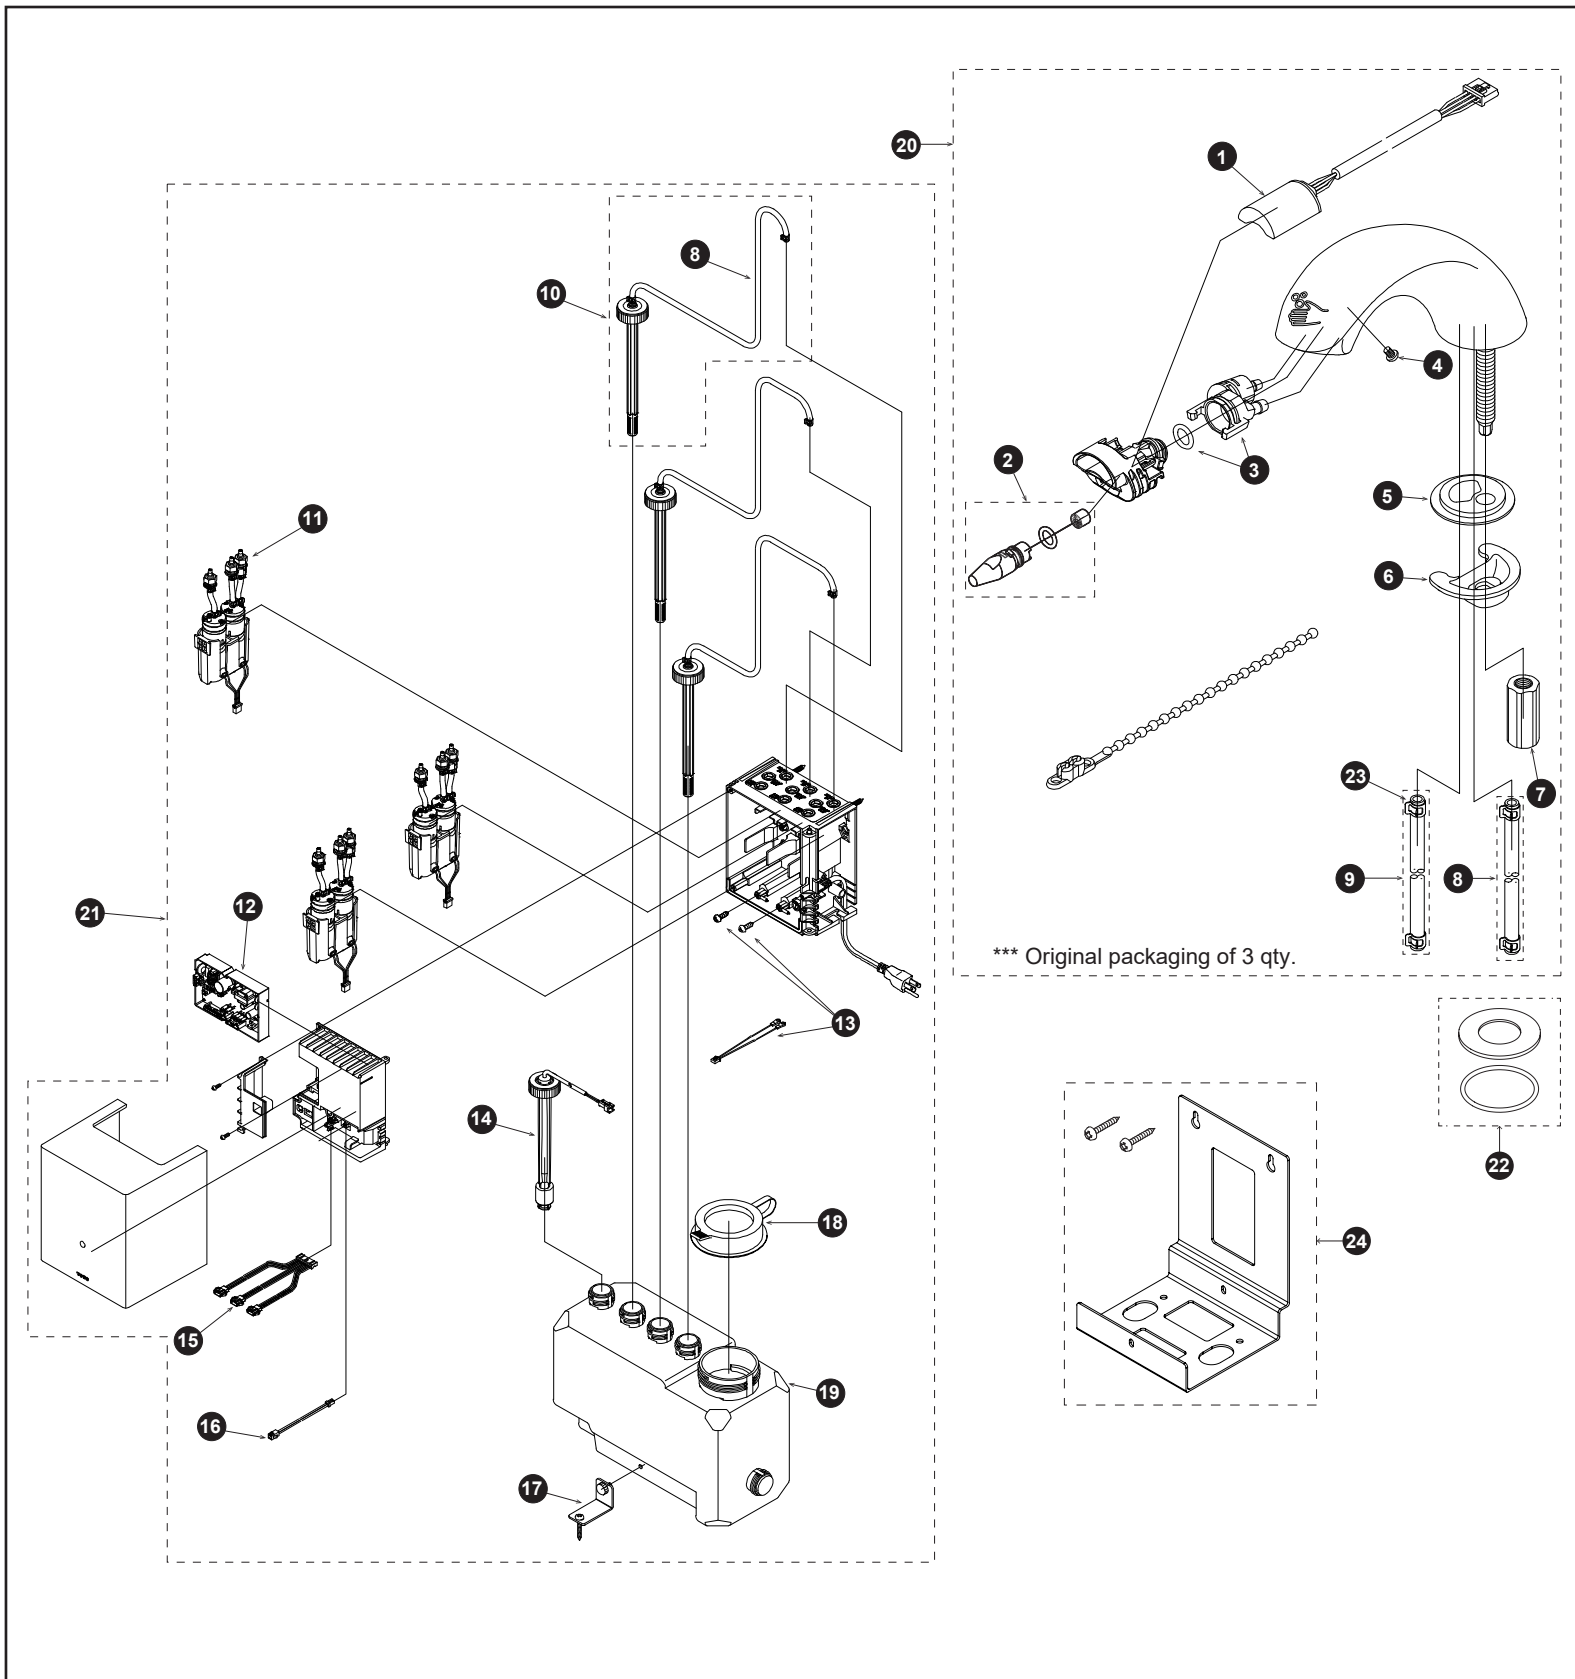

**Auto Soap Dispenser, 3 Spout,  
Controller and Tank Reservoir**

**Auto Soap Dispenser, 3 Spout,  
Controller and Tank Reservoir**

<b>Item</b>	<b>Part</b>	<b>Description</b>
1	THP3337	Sensor
2	THP3338	Spout nozzle
3	THP3363	Soap Mixing Chamber
4	THP3339	Screw M3x4
5	THP3340	Rubber Gasket
6	THP5369	Washer
7	THP5370	Mounting Nut
8	THP3341	Clear soap hose (L=78-3/4", 2000mm)
9	THP3342	Blue air hose (L=66-15/16", 1700mm)
10	THP3343	Tank joint
11	THP3344	Soap and air pump
12	THP3391	Controller board
13	THP3346	Ground wire w/ screws
14	THP3347	Float switch
15	THP3348	Sensor sockets
16	THP3349	Float switch connector
17	THP3350	Soap tank bracket set
18	THP3351	Soap tank cap
19	THP3352	Soap Tank
20	TLK03001G#CP	Spout***
21	TLK01103U	Controller
22	THP3140#CP	Escutcheon for 1-1/8"~1-1/2" (28~38mm) hole
23	THP3439	Hose Clamp
24	THP3374	Mount Bracket