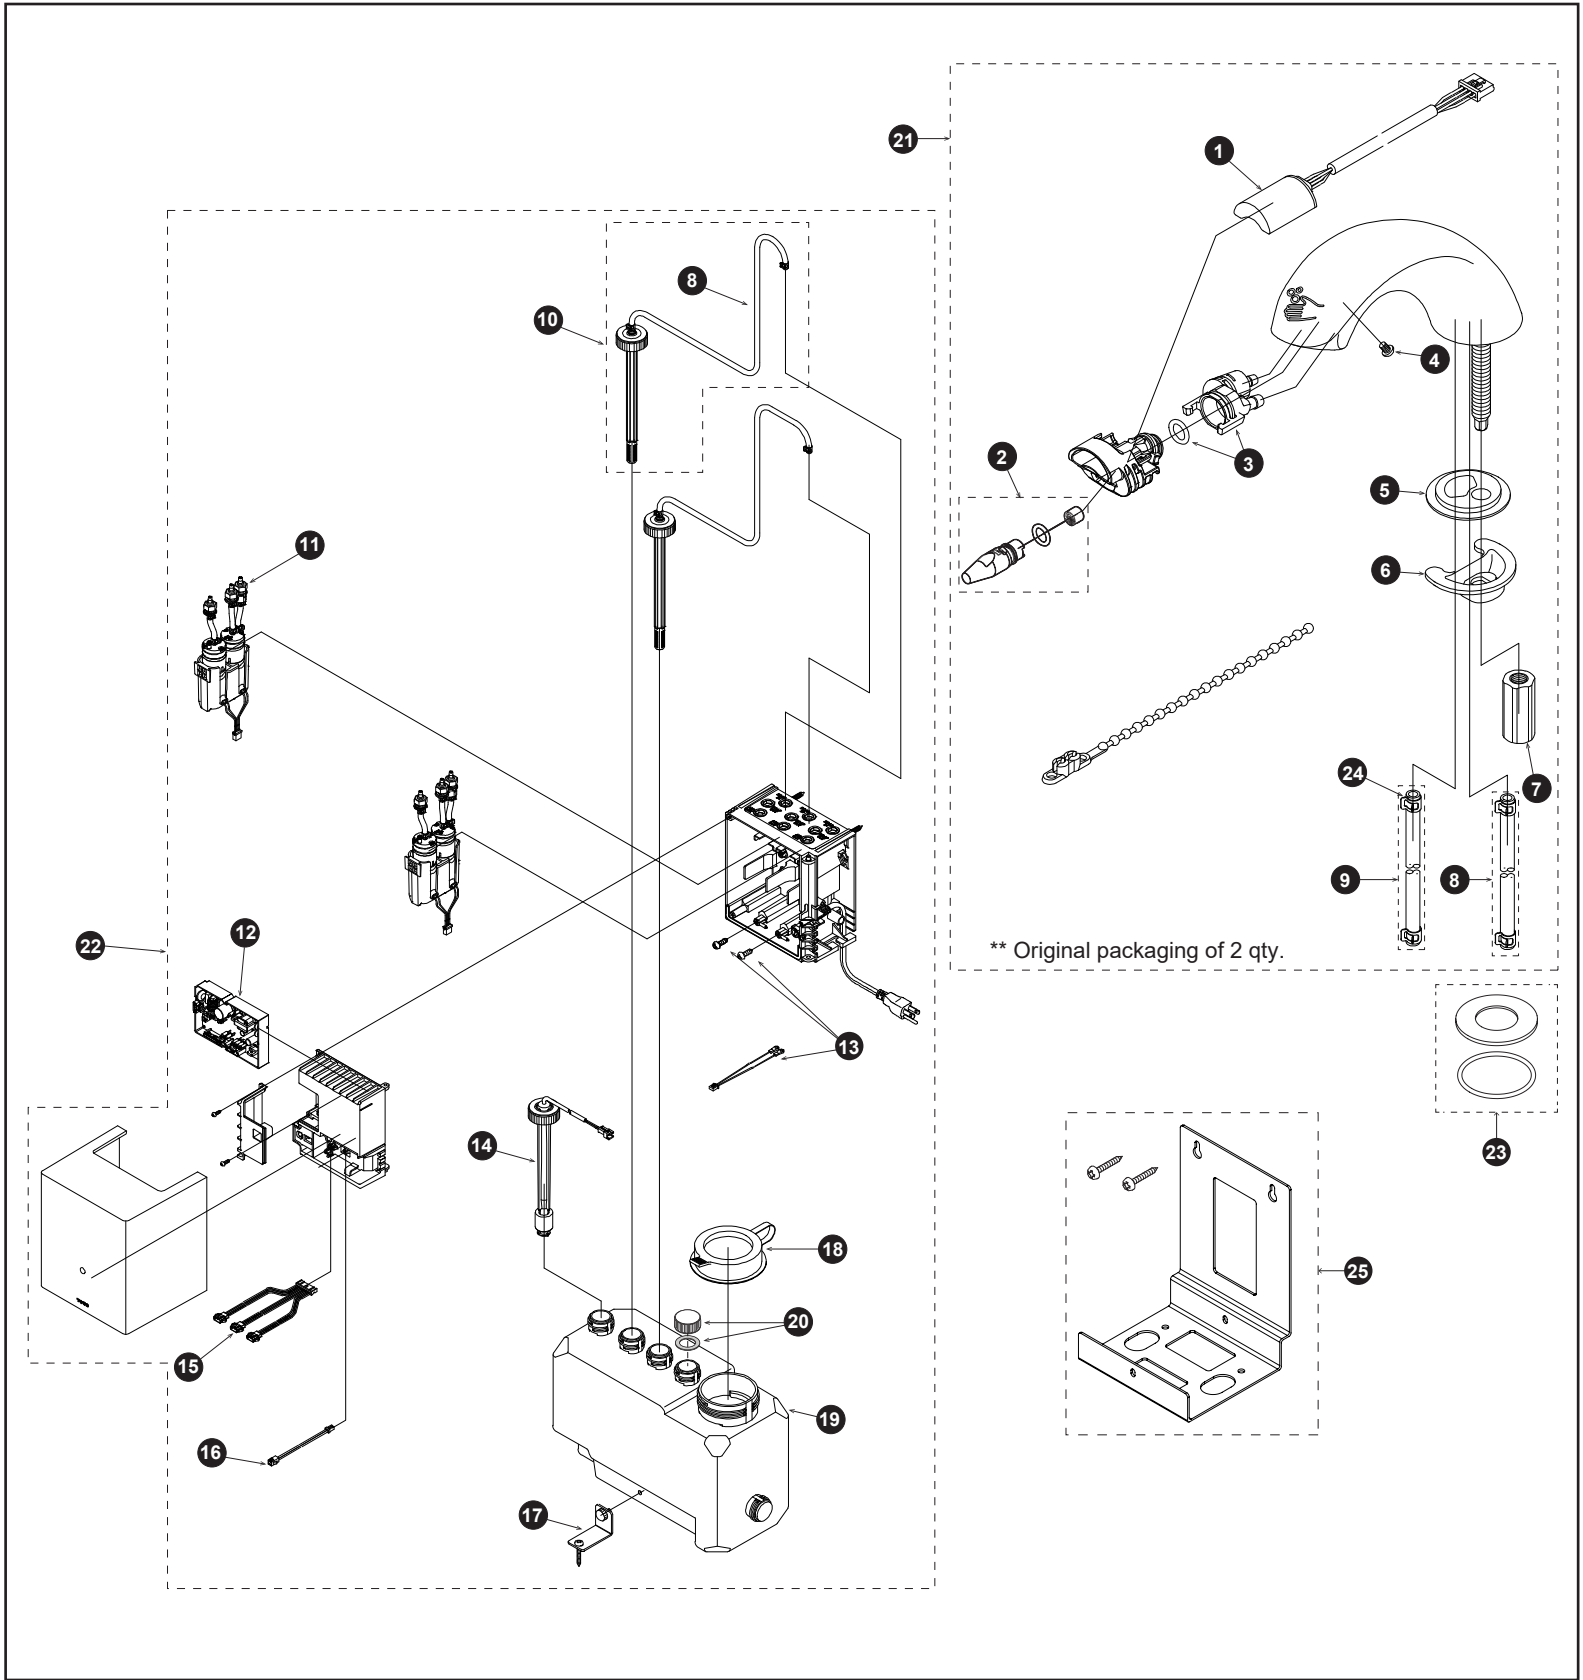

**Auto Soap Dispenser, 2 Spout,
Controller and Tank Reservoir**

**Auto Soap Dispenser, 2 Spout,
Controller and Tank Reservoir**

Item	Part	Description
1	THP3337	Sensor
2	THP3338	Spout nozzle
3	THP3363	Soap Mixing Chamber
4	THP3339	Screw M3x4
5	THP3340	Rubber Gasket
6	THP5369	Washer
7	THP5370	Mounting Nut
8	THP3341	Clear soap hose (L=78-3/4", 2000mm)
9	THP3342	Blue air hose (L=66-15/16", 1700mm)
10	THP3343	Tank joint
11	THP3344	Soap and air pump
12	THP3391	Controller board
13	THP3346	Ground wire w/ screws
14	THP3347	Float switch
15	THP3348	Sensor sockets
16	THP3349	Float switch connector
17	THP3350	Soap tank bracket set
18	THP3351	Soap tank cap
19	THP3352	Soap Tank
20	THP3364	Cap
21	TLK03001G#CP	Spout**
22	TLK01102U	Controller
23	THP3140#CP	Escutcheon for 1-1/8"~1-1/2" (28~38mm) hole
24	THP3439	Hose Clamp
25	THP3374	Mount Bracket