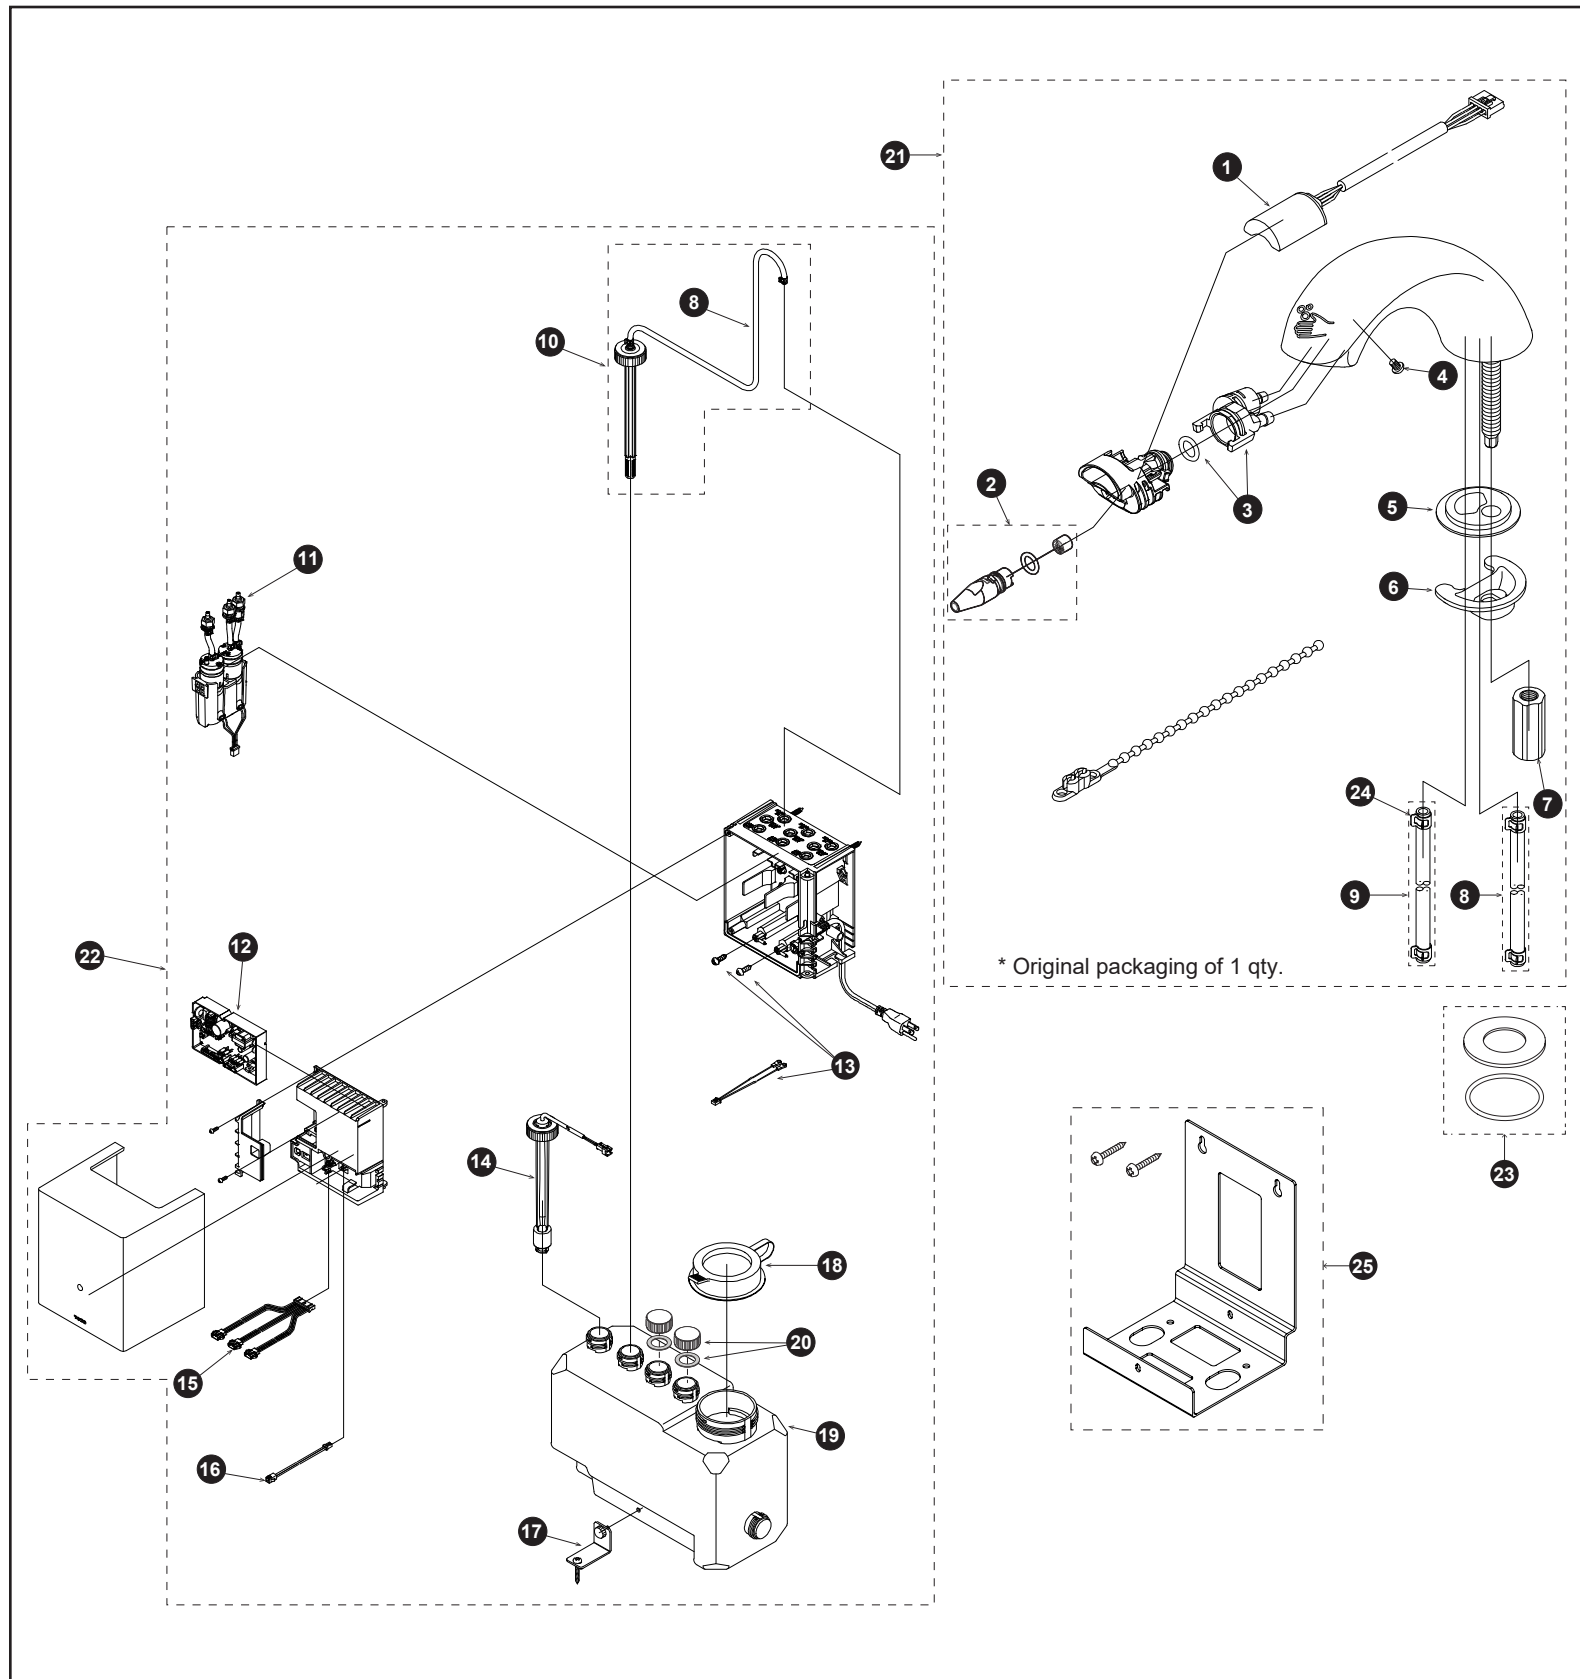

**Auto Soap Dispenser, 1 Spout,
Controller and Tank Reservoir**

**Auto Soap Dispenser, 1 Spout,
Controller and Tank Reservoir**

Item	Part	Description
1	THP3337	Sensor
2	THP3338	Spout nozzle
3	THP3363	Soap Mixing Chamber
4	THP3339	Screw M3x4
5	THP3340	Rubber Gasket
6	THP5369	Washer
7	THP5370	Mounting Nut
8	THP3341	Clear soap hose (L=78-3/4", 2000mm)
9	THP3342	Blue air hose (L=66-15/16", 1700mm)
10	THP3343	Tank joint
11	THP3344	Soap and air pump
12	THP3391	Controller board
13	THP3346	Ground wire w/ screws
14	THP3347	Float switch
15	THP3348	Sensor sockets
16	THP3349	Float switch connector
17	THP3350	Soap tank bracket set
18	THP3351	Soap tank cap
19	THP3352	Soap Tank
20	THP3364	Cap
21	TLK03001G#CP	Spout*
22	TLK01101UA	Controller
23	THP3140#CP	Escutcheon for 1-1/8"~1-1/2" (28~38mm) hole
24	THP3439	Hose Clamp
25	THP3374	Mount Bracket