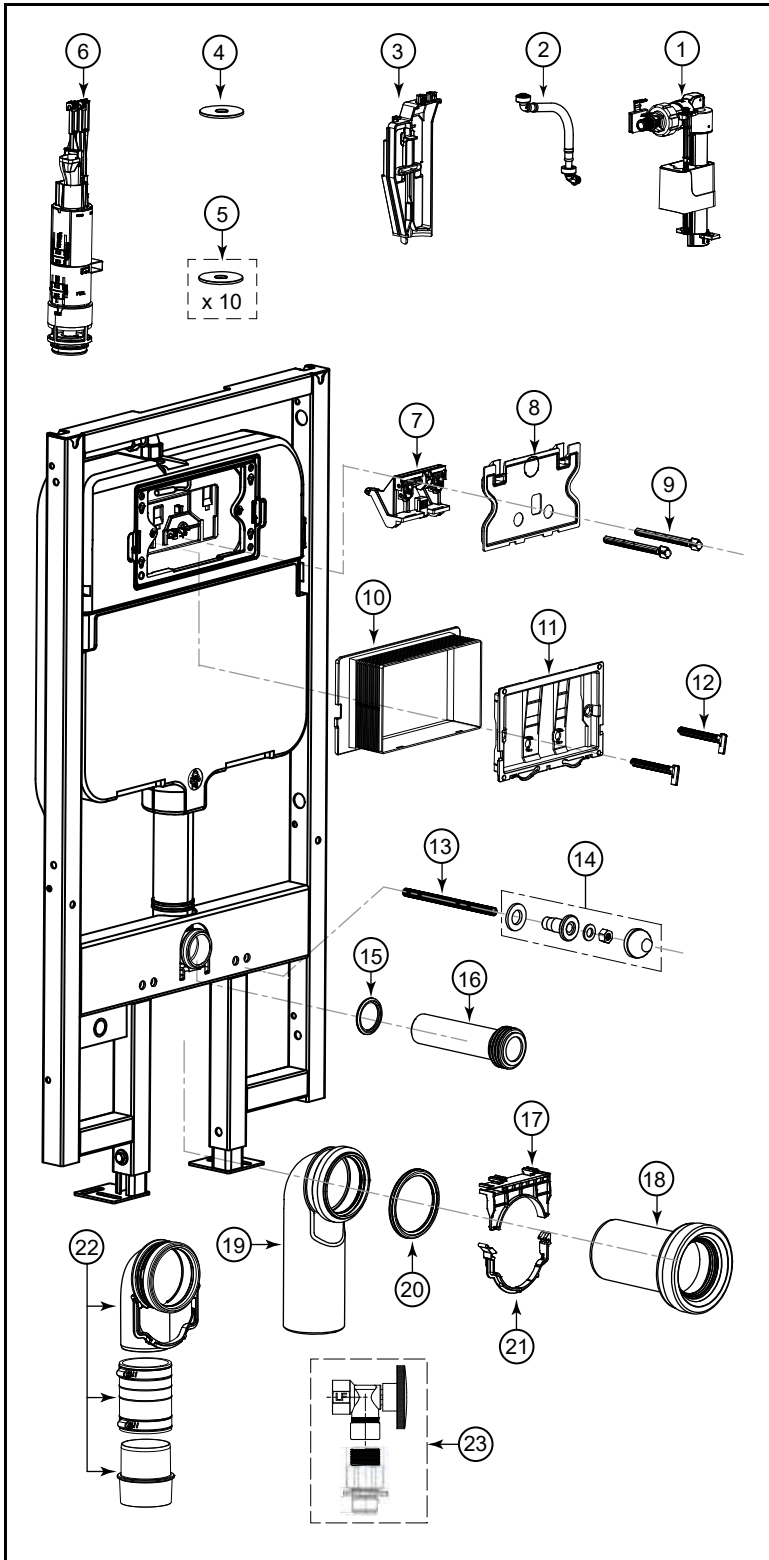

For 2x6 & 2x4 Wall Stud Installation 1.28 Gpf/4.8 Lpf & 0.9 Gpf/3.4Lpf Adjustable Height 15" - 19"

Item	Part Number	Description
1	TSU46AR	Fill Valve
2	THU479-A	Flexible Hose
3	THU549	Hold-Down Bracket
4	THU482	Seal Gasket (1 piece)
5	THU482-10	Seal Gasket (10 pieces)
6	THU753R-A	Flush Valve
7	THU480-A	Actuator
8	THU760-A	Splash Guard
9	THU608	Push Rod (2 pieces)
10	THU509-A	Push Plate Rough-In
11	THU656-A	Panel Receiver for Push Plate
12	THU607	Locking Tab (2 pieces)
13	THU658-A	Threaded Rod (2 pieces)
14	THU649R-A	Toilet Mounting set (2 sets)
15	THU606	Gasket for Elbow Inlet Pipe (5 pieces)
16	THU489-A	Toilet Inlet Pipe
17	THU548	Upper Bracket
18	THU484-A	Toilet Flange Pipe
19	THU490-A	Elbow Outlet Pipe
20	THU335	Outlet Pipe Elbow for 2x6 wall - Cast Iron
21	THU561	Gasket for Elbow Outlet Pipe (5 pieces)
22	THU560	Lower Bracket
23	THU343	2x4 Outlet Drain Kit
	THU807	Washlet Connection Kit

Actual Product may vary slightly from illustration.

**Note:**