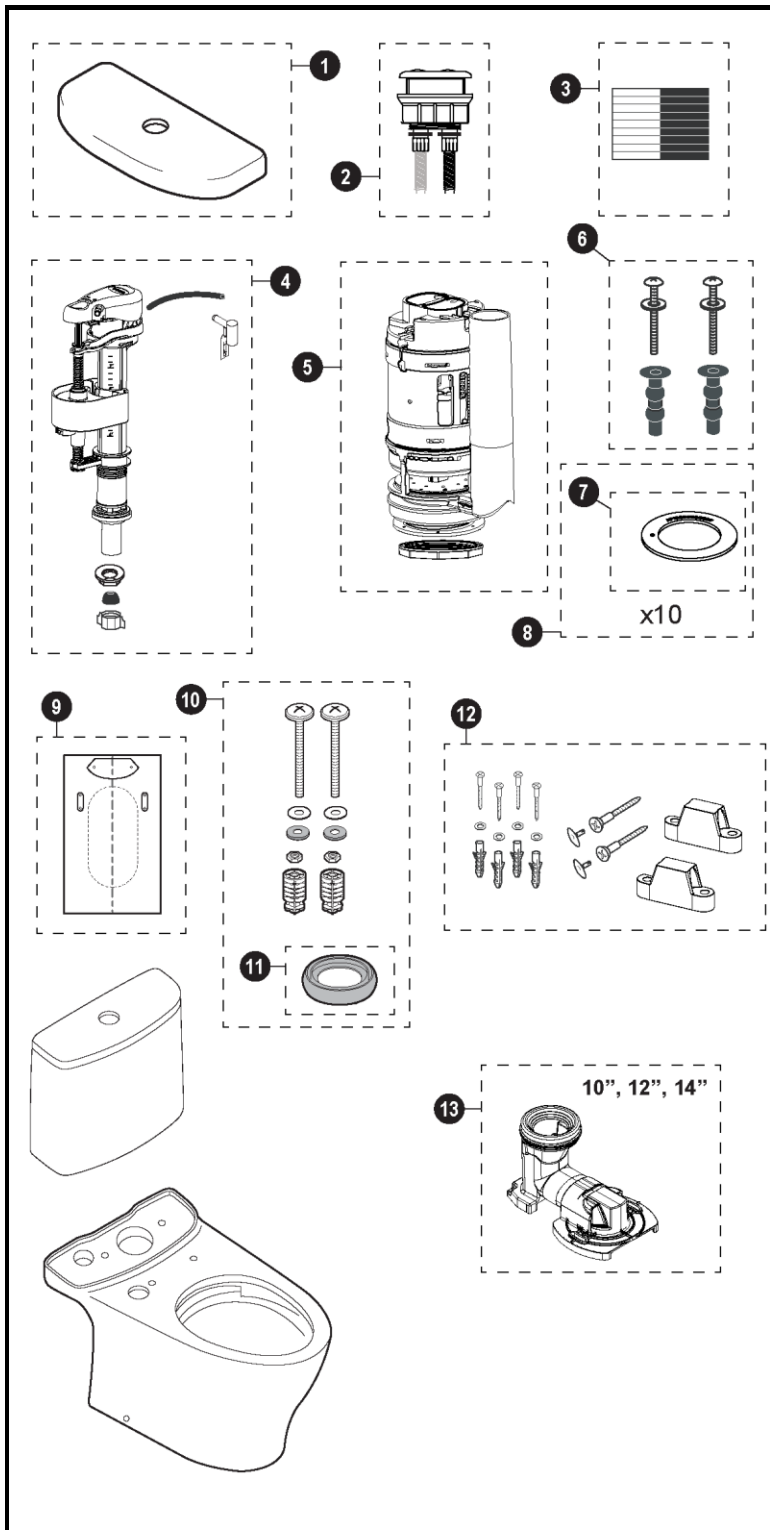

CST446CEMG  
CT446CUG  
ST446EMA

**Aquia® IV**  
**1.28 & 0.8gpf Dual Flush Toilet, Elongated,**  
**DYNAMAX TORNADO FLUSH®, Regular Height,**  
**Unifit Rough-in & CEFIONTECT®**

| Item | Part         | Description                              |
|------|--------------|--|
| 1    | TCU446CRE#01 | Tank Lid - Cotton                        |
|      | TCU446CRE#03 | Tank Lid - Bone                          |
|      | TCU446CRE#11 | Tank Lid - Colonial White                |
|      | TCU446CRE#12 | Tank Lid - Sedone Beige                  |
|      | TCU446CRE#51 | Tank Lid - Ebony                         |
| 2    | THU735#01-A  | Push Button Assembly - Cotton            |
|      | THU735#BN-A  | Push Button Assembly - Brushed Nickel    |
|      | THU735#CP-A  | Push Button Assembly - Chrome Plated     |
|      | THU735#PN-A  | Push Button Assembly - Polished Nickel   |
| 3    | THU107       | Velcro Tape                              |
| 4    | TSU833.07-A  | Fill Valve                               |
| 5    | THU738N-A    | Flush Valve Assembly, 1.28gpf            |
| 6    | THU651N      | Seat Top Mounting Hardware               |
| 7    | 9BU112E-A    | Seal Gasket for Flush Valve (1 piece)    |
| 8    | THU744       | Seal Gasket for Flush Valve (10 pieces)  |
| 9    | 0GU181-A     | 12" Unifit Rough-in Template             |
|      | 0GU182-A     | 10" & 14" Unifit Rough-in Template       |
| 10   | THU741-A     | Tank to Bowl Mounting Hardware           |
| 11   | 9BU109E-A    | Tank to Bowl Gasket                      |
| 12   | THU742#01-A  | Toilet Mounting Hardware (for #01 & #11) |
|      | THU742#03-A  | Toilet Mounting Hardware                 |
|      | THU742#12-A  | Toilet Mounting Hardware                 |
|      | THU742#51-A  | Toilet Mounting Hardware                 |
| 13   | TSU08W.10    | Unifit Rough-in 10"                      |
|      | TSU08W.12    | Unifit Rough-in 12"                      |
|      | TSU08W.14    | Unifit Rough-in 14"                      |