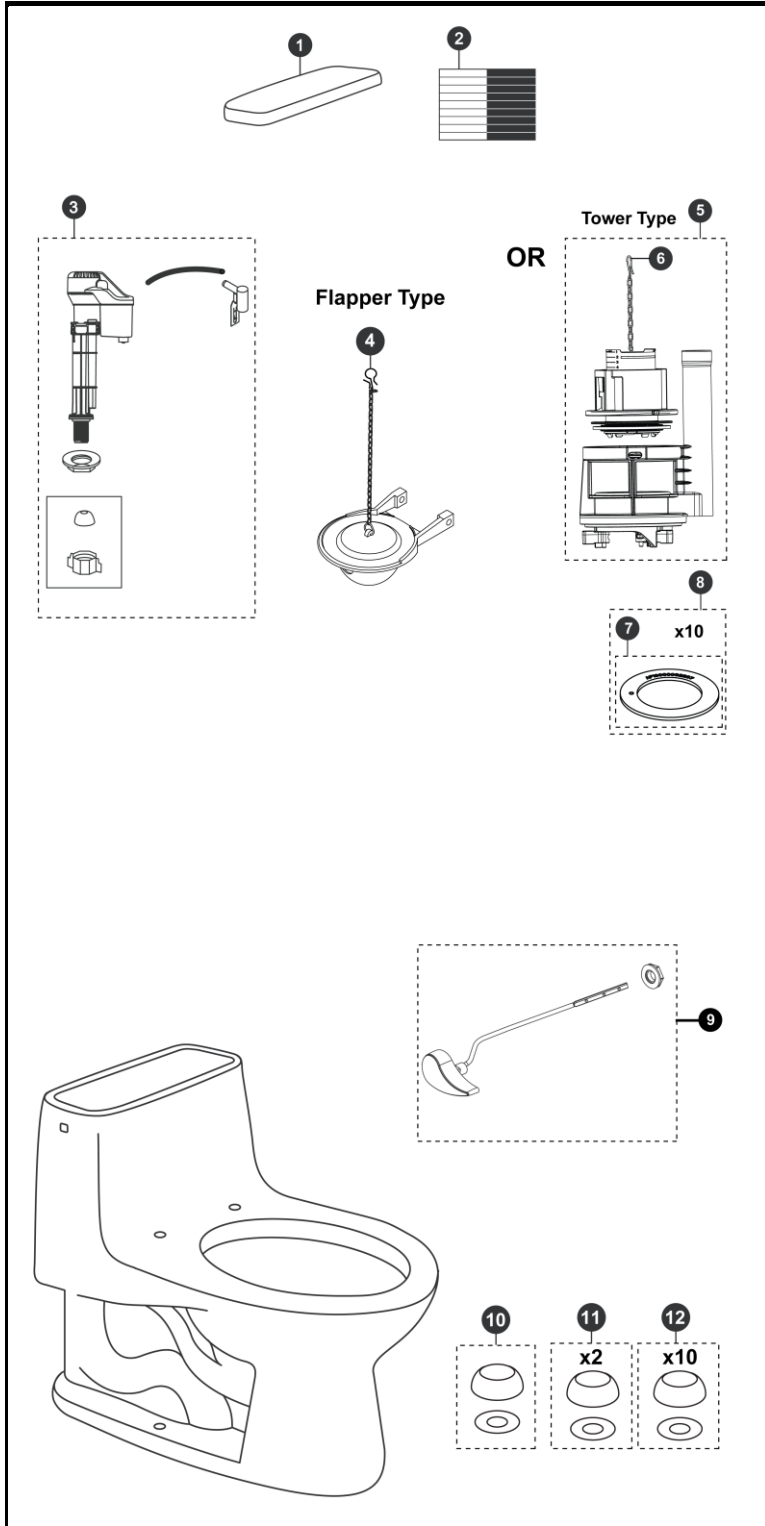

MS854114S MS854114SG  
 CST854S CST854SG  
 CST854ST CST854SGT

**Ultramax®**  
**1.6 Gpf Toilet, Elongated,**  
**G-Max®, 12" Rough-In**  
**(including CEFIONTECT®)**

Item	Part	Description
1	TCU854CRS#01	Tank Lid w/ Velcro Tape - Cotton
	TCU854CRS#03	Tank Lid w/ Velcro Tape - Bone
	TCU854CRS#11	Tank Lid w/ Velcro Tape - Colonial White
	TCU854CRS#12	Tank Lid w/ Velcro Tape - Sedona Beige
2	THU107	Velcro Tape
3	TSU81.30-A	Fill Valve
4	THU500S	Flapper w/ Chain
5	THU451.10A-A	Drain Valve
6	THU440-A	Flush Tower
7	THU407	Seal Gasket (1 piece)
8	THU370	Seal Gasket (10 piece)
9	THU808#01-A	Trip Lever - Cotton
	THU808#03-A	Trip Lever - Bone
	THU808#11-A	Trip Lever - Colonial White
	THU808#12-A	Trip Lever - Sedona Beige
	THU808#51-A	Trip Lever - Ebony
	THU808#CP-A	Trip Lever - Chrome Plated
10	THU044#01	Bolt Cap Set - Cotton (1 set)
	THU044#03	Bolt Cap Set - Bone (1 set)
	THU044#11	Bolt Cap Set - Colonial White (1 set)
	THU044#12	Bolt Cap - Sedona Beige
	THU044#51	Bolt Cap - Ebony
11	THU044S#01	Bolt Cap Set - Cotton ( 2 pieces)
	THU044S#03	Bolt Cap Set - Bone (2 pieces)
	THU044S#11	Bolt Cap Set - Colonial White (2 pieces)
	THU044S#12	Bolt Cap Set - Sedona Beige (2 pieces)
	THU044S#51	Bolt Cap Set - Ebony (2 pieces)
12	THU098#01	Bolt Cap & Base (20 pieces) - Cotton
	THU098#03	Bolt Cap & Base (20 pieces) - Bone
	THU098#11	Bolt Cap & Base (20 pieces) - Colonial White
	THU098#12	Bolt Cap & Base (20 pieces) - Sedona Beige
	THU098#51	Bolt Cap & Base (20 pieces) - Ebony

**Note:**

**Product Number Explanations**

**One-Piece Toilet**  
 (MS) Toilet & Seat Combination  
 (CST) Gravity Type Toilet  
 (854) Toilet Model  
 (114) Seat Model  
 (S) G-Max®  
 (G) CEFIONTECT®  
 (T) Drain Valve Tower